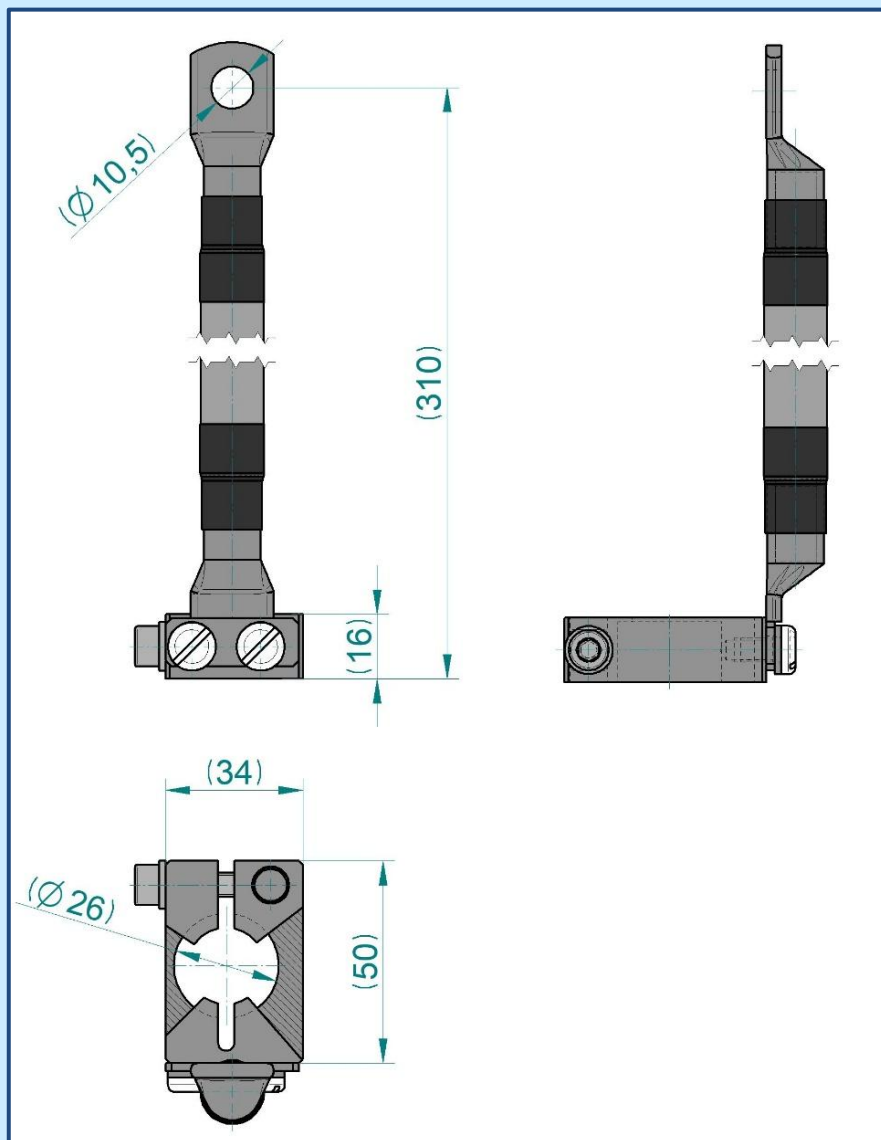

Filament connector I

3195 9121

TESLA
ElectronTubes

Compatible with:

RS3021CL	RD20XM
RS3021CJ	RD20ZM
RS3040CL	RD25XM
RS3040CJ	RD25ZM
RS3041CL	RD26XM
RS3041CJ	RD26ZM
RS3026CL	RD24XM
RS3026CJ	RD24ZM
YD1170	RD21XM
YD1175	RD20XMS
YD1177	RD20ZMS

**all dimensions are in mm.