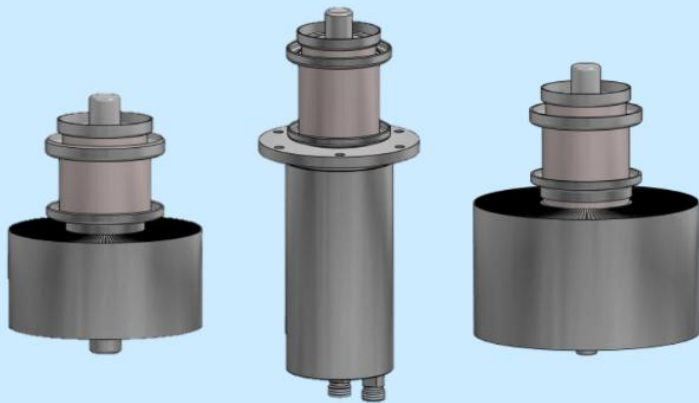

Filament connector I

3195 9121

TESLA
ElectronTubes

Compatible with:

RS3021CL	RD20XM
RS3021CJ	RD20ZM
RS3040CL	RD25XM
RS3040CJ	RD25ZM
RS3041CL	RD26XM
RS3041CJ	RD26ZM
RS3026CL	RD24XM
RS3026CJ	RD24ZM
YD1170	RD21XM
YD1175	RD20XMS
YD1177	RD20ZMS

**all dimensions are in mm.